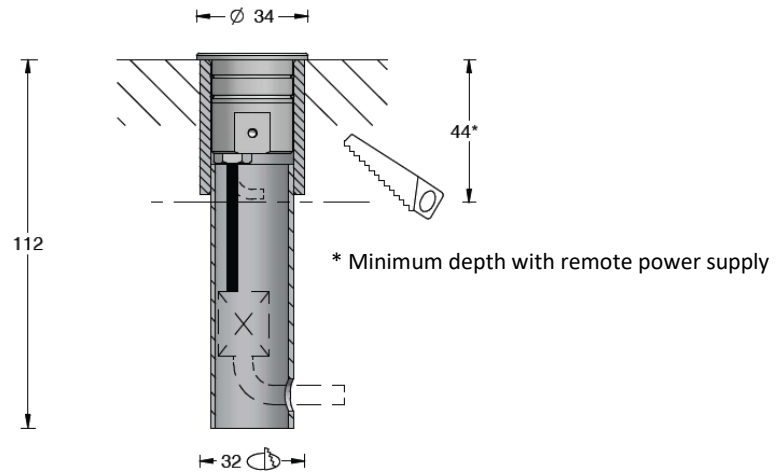

NANO

Recessed luminaire 1LED (without visible screws)

- . **Material:** Body in anodized Aluminium
Anodized Aluminium - Stainless steel 316L - Brass
- . **Fixing :** Tempered glass extra white
Wall or ground recessed
- . **LED Source :** 1 LED 3-SDCM - L90B10@100.000hr
- . **Color T° :** 2700K / 3000K / 4000K - Other possible temperatures, contact us.
- . **Product flux :** 124lm (at 3000K-18°)
- . **Efficacy :** 113lm/W
- . **CRI :** 80+ / 90+
- . **Optic :** 18° / 24° / 30° / 37° / 53° / EL(20°x44°)

- . **Adjustable :** No
- . **Dimensions :** Ø34mm
- . **Weight :** -
- . **Protection :** IP68
- . **Impact :** IK10
- . **Static load :** -
- . **High pressure :** No

- . **Protection :** Classe III
- . **Power :** 1.1W
- . **Power supply :** 350mA
- . **Driver :** Remote
- . **Control :** On-Off / 1-10V* / DALI* (with adequate driver)
*Optional control through smartphone bluetooth CASAMBI
- . **Cables :** 1ml standard - (2x0.22mm² noir) – Monochrome