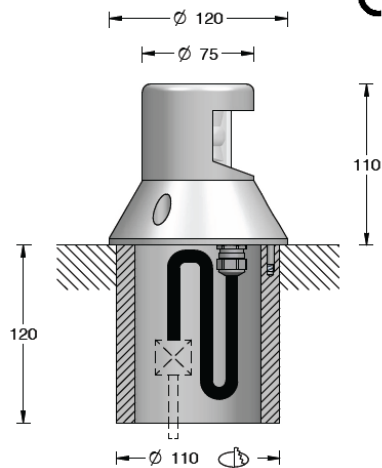

ROADY

Mini bollard for private use

- . **Material:** Body in anodized Aluminium (Epoxy paint possible)
PMMA glass
- . **Fixing :** Ground
- . **LED Source :** 1 LED 3-SDCM – L90B10@100.000hr
- . **Color T° :** 2700K / 3000K / 4000K - Other possible temperatures, contact us.
- . **Product flux :** 239lm (at 3000K - EL(14°x99°)
- . **Efficacy :** 75lm/W
- . **CRI :** 80+ / 90+
- . **Optic :** EL(14°x99°)

- . **Adjustable :** No
- . **Dimensions :** Ø120mm X 110mm
- . **Weight :** 0.70Kg

- . **Protection :** IP67
- . **Impact :** IK10
- . **Static load :** -
- . **High pressure :** No

- . **Protection :** Classe I
- . **Power :** 3.3W
- . **Power supply :** 230VAC
- . **Driver :** Included
- . **Control :** On-Off / 1-10V* / DALI* (with adequate driver)
*Optional control through smartphone bluetooth CASAMBI
- . **Cables :** 1ml standard - (3x1mm² noir)