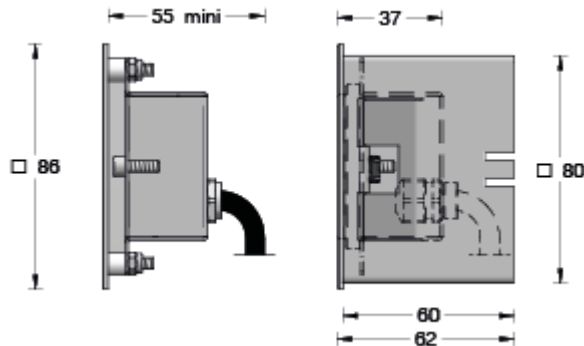

QUADRO MINI

Small asymmetrical square recessed luminaire

- . **Material:** Body in Stainless Steel 316L
Stainless Steel 316L - Brass
Tempered glass extra white
- . **Fixing :** Wall or ground recess
- . **LED Source :** 1 LED 3-SDCM - L90B10@100.000hr
- . **Color T° :** 2700K / 3000K / 4000K - Other possible temperatures, contact us.
- . **Product flux :** 133lm (at 3000K-Asy_clair)
- . **Efficacy :** 95lm/W
- . **CRI :** 80+ / 90+
- . **Optic :** Asymmetrical

- . **Adjustable :** No
- . **Dimensions :** □ 86mm x 60mm
- . **Weight :** 0.315Kg

- . **Protection :** IP68
- . **Impact :** IK09
- . **Static load :** 1.5T
- . **High pressure :** No

- . **Protection :** Classe III
- . **Power :** 1.6W / 2.1W
- . **Power supply :** 500mA / 12-24VDC
- . **Driver :** Remote
- . **Control :** On-Off / 1-10V* / DALI* (with adequate driver)
*Optional control through smartphone bluetooth CASAMBI
- . **Cables :** 1ml standard - (2x0.50mm² noir) - Monochrome