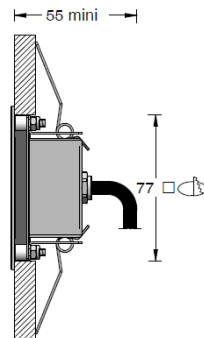

- . **Adjustable :** No
- . **Dimensions :** □ 86mm x 60mm
- . **Weight :** 0.315Kg

- . **Protection :** IP68
- . **Impact :** IK09
- . **Static load :** 1.5T
- . **High pressure :** No

- . **Protection :** Classe III
- . **Power :** 1.6W / 2.1W
- . **Power supply :** 500mA / 12-24VDC
- . **Driver :** Remote
- . **Control :** On-Off / 1-10V* / DALI* (with adequate driver)
*Optional control through smartphone bluetooth CASAMBI
- . **Cables :** 1ml standard - (2x0.50mm² noir) - Monochrome

- . **Energy class:** F / G

- . **Norms :** NF-EN 60529/60598-1/60598-2-1/60598-2-3/60598-2-5/62471
- . **Warranty:** 2 years standard

QUADRO MINI SPRING

Small asymmetrical square recessed luminaire

- . **Material:** Body in Stainless Steel 316L
Stainless Steel 316L - Brass
Tempered glass extra white
- . **Fixing :** Recessed luminaire (hollow partition)
- . **LED Source :** 1 LED 3-SDCM - L90B10@100.000hr
- . **Color T° :** 2700K / 3000K / 4000K - Other possible temperatures, contact us.
- . **Product flux :** 133lm (at 3000K-Asy_clair)
- . **Efficacy :** 95lm/W
- . **CRI :** 80+ / 90+
- . **Optic :** Asymmetrical