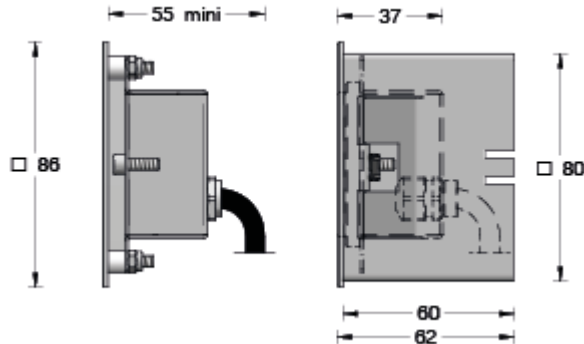

QUADRO MINI

Small asymmetrical square recessed luminaire

- . **Material:** Body in Stainless Steel 316L
Stainless Steel 316L - Brass
Tempered glass extra white
- . **Fixing :** Wall or ground recess
- . **LED Source :** 1 LED 3-SDCM - L90B10@100.000hr
- . **Color T° :** 2700K / 3000K / 4000K - Other possible temperatures, contact us.
- . **Product flux :** 133lm (at 3000K-Asy_clair)
- . **Efficacy :** 95lm/W
- . **CRI :** 80+ / 90+
- . **Optic :** Asymmetrical

- . **Adjustable :** No
- . **Dimensions :** □ 86mm x 60mm
- . **Weight :** 0.315Kg

- . **Protection :** IP68
- . **Impact :** IK09
- . **Static load :** 1.5T
- . **High pressure :** No

- . **Protection :** Classe III
- . **Power :** 1.6W / 2.1W
- . **Power supply :** 500mA / 12-24VDC
- . **Driver :** Remote
- . **Control :** On-Off / 1-10V* / DALI* (with adequate driver)
*Optional control through smartphone bluetooth CASAMBI
- . **Cables :** 1ml standard - (2x0.50mm² noir) - Monochrome