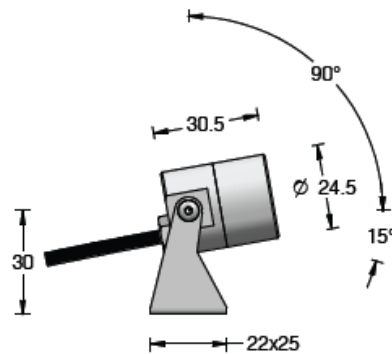

PICO

1 LED Mini Spotlight

- . **Material:** Anodized aluminium - Stainless steel 316L - Brass
Tempered glass extra white
- . **Fixing :** Surface mounted
- . **LED Source :** 1 LED 3-SDCM - L90B10@100.000hr
- . **Color T° :** 2700K / 3000K / 4000K - Other possible temperatures, contact us.
- . **Product flux :** 225lm (at 3000K - 18°)
- . **Efficacy :** 113lm/W
- . **CRI :** 80+ / 90+
- . **Optic :** 18° / 24° / 30° / 37° / 53° / EL(20°x44°)
- . **Adjustable :** No
- . **Dimensions :** Ø24.5mmx30.5mm
- . **Weight :** -
- . **Protection :** IP67
- . **Impact :** -
- . **Static load :** -
- . **High pressure :** No
- . **Protection :** Classe III
- . **Power :** 2.1W
- . **Power supply :** 700mA
- . **Driver :** Remote
- . **Control :** On-Off / 1-10V* / DALI* (with adequate driver)
*Optional control through smartphone bluetooth CASAMBI
- . **Cables :** 1ml standard - (2x0.22mm² noir) – Monochrome
- . **Energy class:** E
- . **Norms :** NF-EN 60529/60598-1/60598-2-1/60598-2-3/60598-2-5/62471
- . **Warranty:** 2 years standard