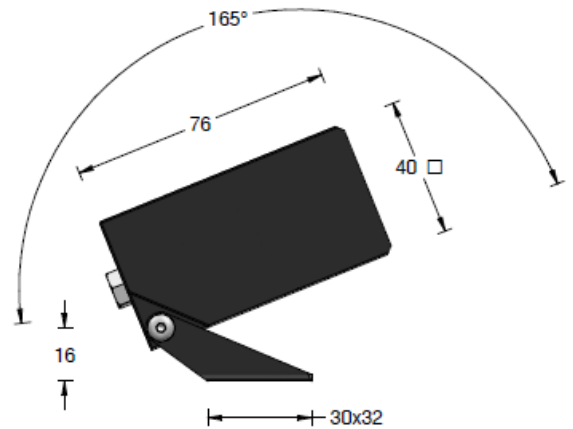

# NIKO BLADE

1 LED spotlight with «blade of light» effect

- . **Material:** Body in black anodized Aluminium  
Bracket in black anodized Aluminium  
Tempered glass extra white
- . **Fixing :** On bracket
- . **LED Source :** 1 LED 3-SDCM - L90B10@100.000hr
- . **Color T° :** 2700K / 3000K / 4000K - Other possible temperatures, contact us.
- . **Product flux :** 150lm (at 3000K-WW(12°x62°))
- . **Efficacy :** 55lm/W
- . **CRI :** 80+ / 90+
- . **Optic :** WW(12°x62°)
  
- . **Adjustable :** Yes
- . **Dimensions :** □40mm x 35mm x 76mm
- . **Weight :** 0.271Kg
  
- . **Protection :** IP68
- . **Impact :** -
- . **Static load :** -
- . **High pressure :** No
  
- . **Protection :** Classe III
- . **Power :** 2.9W / 3.8W
- . **Power supply :** 900mA / 12-24VDC
- . **Driver :** Remote
- . **Control :** On-Off / 1-10V\* / DALI\* (with adequate driver)  
\*Optional control through smartphone bluetooth CASAMBI
  
- . **Cables :** 1ml standard - (2x0.22mm<sup>2</sup> noir) - Monochrome
- . **Energy class:** G
  
- . **Norms :** NF-EN 60529/60598-1/60598-2-1/60598-2-3/60598-2-5/62471
- . **Warranty:** 2 years standard