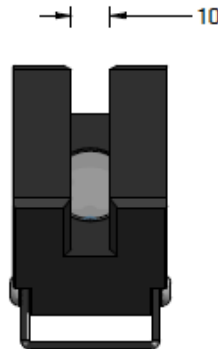

# NIKO BLADE

1 LED spotlight with «blade of light» effect

- . **Material:** Body in black anodized Aluminium  
Bracket in black anodized Aluminium  
Tempered glass extra white
- . **Fixing :** On bracket
- . **LED Source :** 1 LED 3-SDCM - L90B10@100.000hr
- . **Color T° :** 2700K / 3000K / 4000K - Other possible temperatures, contact us.
- . **Product flux :** 150lm (at 3000K-WW(12°x62°))
- . **Efficacy :** 55lm/W
- . **CRI :** 80+ / 90+
- . **Optic :** WW(12°x62°)
  
- . **Adjustable :** Yes
- . **Dimensions :** □40mm x 35mm x 76mm
- . **Weight :** 0.271Kg
  
- . **Protection :** IP68
- . **Impact :** -
- . **Static load :** -
- . **High pressure :** No
  
- . **Protection :** Classe III
- . **Power :** 2.9W / 3.8W
- . **Power supply :** 900mA / 12-24VDC
- . **Driver :** Remote
- . **Control :** On-Off / 1-10V\* / DALI\* (with adequate driver)  
\*Optional control through smartphone bluetooth CASAMBI
  
- . **Cables :** 1ml standard - (2x0.22mm<sup>2</sup> noir) - Monochrome
- . **Energy class:** G
  
- . **Norms :** NF-EN 60529/60598-1/60598-2-1/60598-2-3/60598-2-5/62471
- . **Warranty:** 2 years standard