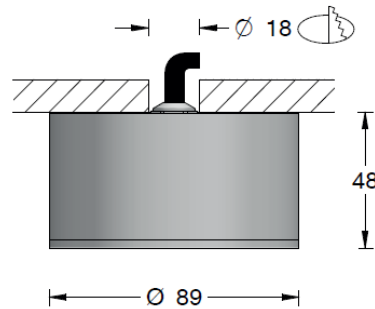

NARA SAILLI

Surface mounted ceiling fixture

- . **Material:** Body anodized Aluminium (Epoxy paint possible)
Tempered glass extra white
- . **Fixing :** Surface mounted
- . **LED Source :** 7 LED 3-SDCM - L90B10@100.000hr
- . **Color T° :** 2700K / 3000K / 4000K - Other possible temperatures, contact us.
RGB(W)
- . **Product flux :** 1350lm (at 3000K-12°)
- . **Efficacy :** 135lm/W
- . **CRI :** 80+ / 90+
- . **Optic :** 12° / 24° / 30° / 50° / WW(12°x62°) / WW(24°x62°)

- . **Adjustable :** No
- . **Dimensions :** Ø89mm x 48mm
- . **Weight :** 0.710Kg / 1.400Kg
- . **Protection :** IP68
- . **Impact :** -
- . **Static load :** -
- . **High pressure :** No

- . **Protection :** Classe III
- . **Power :** 11.2W (monochrome)
- . **Power supply :** 500mA
- . **Driver :** Remote
- . **Control :** On-Off / 1-10V* / DALI* / DMX* (with adequate driver)
*Optional control through smartphone bluetooth CASAMBI
- . **Cables :** 1ml standard (2x0.50mm² noir) - Monochrome
3ml standard (4/8x0.22mm² noir) – DynW/RGBW