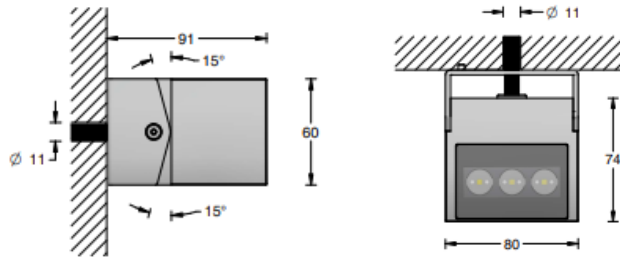

# MURO-1D

Adjustable wall fixture  
1 direction

- . **Material:** Body in anodized Aluminium (Epoxy paint possible)  
Tempered glass extra white
- . **Fixing :** Wall
- . **LED Source :** 3 LED 3-SDCM - L90B10@100.000hr
- . **Color T° :** 2700K / 3000K / 4000K - Other possible temperatures, contact us.
- . **Product flux :** 520lm (at 3000K-12°)
- . **Efficacy :** 124lm/W
- . **CRI :** 80+ / 90+
- . **Optic :** 12° / 24° / 30° / 50° / WW(12°x62°) / WW(24°x62°) / ASY\_232
  
- . **Adjustable :** ± 15°
- . **Dimensions :** 91mm x 80mm x 60mm
- . **Weight :** 0.700Kg
  
- . **Protection :** IP67
- . **Impact :** -
- . **Static load :** -
- . **High pressure :** No
  
- . **Protection :** Classe III
- . **Power :** 4.8W / 5.4W
- . **Power supply :** 500mA / 12-24VDC / 230VAC
- . **Driver :** Remote
- . **Control :** On-Off / 1-10V\* / DALI\* (with adequate driver)  
\*Optional control through smartphone bluetooth CASAMBI
- . **Cables :** 1ml standard - (2x0.5mm<sup>2</sup> noir(500mA/12-24VDC)) – Monochrome  
1ml standard - (3x0.75mm<sup>2</sup> noir(230VAC)) - Monochrome
  
- . **Energy class:** D / E / F
- . **Norms :** NF-EN 60529/60598-1/60598-2-1/60598-2-3/60598-2-5/62471
- . **Warranty:** 2 years standard