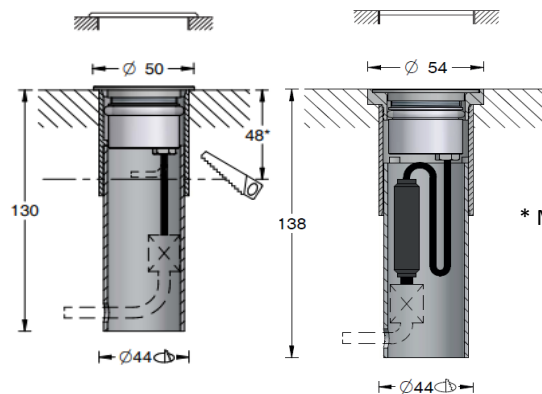

MICRO

1 LED recessed luminaire

* Minimum depth with remote power supply

- . **Material:** Body in anodized Aluminium (Epoxy paint upon request) – Stainless Steel 316L
Alum. - Stainless Steel 316L – Brass
Tempered glass extra white
- . **Fixing :** Ground / Wall
- . **LED Source :** 1 LED 3-SDCM - L90B10@100.000hr
- . **Color T° :** 2700K / 3000K / 4000K - Other possible temperatures, contact us.
- . **Product flux :** 167lm (at 3000K-12°)
- . **Efficacy :** 124lm/W
- . **CRI :** 80+ / 90+
- . **Optic :** 12° / 24° / 30° / 50°
- . **Adjustable :** No
- . **Dimensions :** Ø50mm / Ø54mm
- . **Weight :** 0.240Kg
- . **Protection :** IP68
- . **Impact :** IK09
- . **Static load :** 3T
- . **High pressure :** No
- . **Protection :** Classe III
- . **Power :** 1.6W / 2.1W
- . **Power supply :** 500mA / 12-24VDC
- . **Driver :** Remote
- . **Control :** On-Off / 1-10V* / DALI* (with adequate driver)
*Optional control through smartphone bluetooth CASAMBI
- . **Cables :** 1ml standard (2x0.22mm² noir / 2x0.50mm² noir)
- . **Energy class:** D/F
- . **Norms :** NF-EN 60529/60598-1/60598-2-1/60598-2-3/60598-2-5/62471
- . **Warranty:** 2 years standard