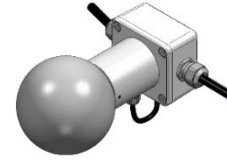

# LUCIOLES

Luminous shapes for beaconing in frosted PMMA

- . Material: Body in anodized Aluminium  
Frosted PMMA glass
- . Fixing : Fixed base or on bracket
- . LED Source : 1x4 LED
- . Color T° : 2700K / 3000K / 4000K - Other possible temperatures, contact us.  
RGBW
- . Product flux : Contact us
- . Efficacy : Contact us
- . Optic : Frosted
- . Dimensions : Custom size
- . Weight : -
- . Protection : IP68
- . Impact : IK09
- . Static load : -
- . High pressure : No
- . Protection : Classe III
- . Power : Contact us
- . Power supply : Contact us
- . Driver : Remote
- . Control : On-Off / 1-10V\* / DALI\* / DMX\* (with adequate driver)  
\* Smartphone bluetooth CASAMBI control option possible
- . Cables : 1ml standard (1x0.22mm<sup>2</sup> noir) - Monochrome  
3ml standard (6x0.22mm<sup>2</sup> noir) – RGBW
- . Energy class: Contact us
- . Norms : NF-EN 60529/60598-1/60598-2-1/60598-2-3/60598-2-5/62471
- . Warranty: 2 years standard