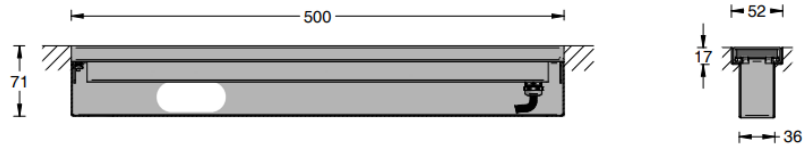

LT-LINE

Linear ground recessed luminaire

- . **Material:** Body in Stainless steel 316L
Tempered glass extra white
- . **Fixing :** Ground recessed
- . **LED Source :** 12 LED 3-SDCM - L90B10@100.000hr
- . **Color T° :** 2700K / 3000K / 4000K - Other possible temperatures, contact us.
RGB
- . **Product flux :** 2250lm (at 3000K-12°)
- . **Efficacy :** 136lm/W
- . **CRI :** 80+ / 90+
- . **Optic :** 12°/24°/30°/50°/ EL(21°x92°)/ WW(12°x62°)/WW(24° x62°)
- . **Adjustable :** No
- . **Dimensions :** 500mm x 71mm
- . **Weight :** 2.40Kg
- . **Protection :** IP67
- . **Impact :** IK09
- . **Static load :** -
- . **High pressure :** No
- . **Protection :** Classe III
- . **Power :** 19.2W
- . **Power supply :** 500mA
- . **Driver :** Remote
- . **Control :** On-Off / 1-10V* / DALI* / DMX* (with adequate driver)
*Optional control through smartphone bluetooth CASAMBI
- . **Cables :** 1ml standard (2x0.50mm² noir) - Monochrome
3ml standard (6x0.22mm² noir) – RGB
- . **Energy class :** D
- . **Norms :** NF-EN 60529/60598-1/60598-2-1/60598-2-3/60598-2-5/62471
- . **Warranty:** 2 years standard