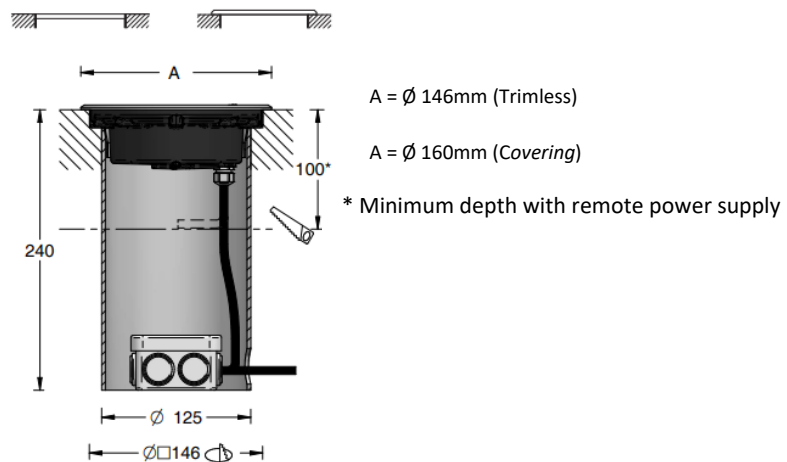

GEMINI ORIENTABLE

Adjustable recessed luminaire

- . **Material:** Body in cast treated aluminium
Anodized Alum - Stainless steel 316L - Brass (Epoxy paint possible)
Tempered glass extra white
- . **Fixing :** Recessed
- . **LED Source :** 7 LED 3-SDCM - L90B10@100.000hr
- . **Color T° :** 2700K / 3000K / 4000K - Other possible temperatures, contact us.
RGB(W)
- . **Product flux :** 1350lm (at 3000K-12°)
- . **Efficacy :** 108lm/W
- . **CRI :** 80+ / 90+
- . **Optic :** 12° / 24° / 30° / 50° / WW(12°x62°) / WW(24°x62°)

- . **Adjustable :** < 15°
- . **Dimensions :** Ø 146mm ou 160mm
- . **Weight :** 1.800Kg

- . **Protection :** IP68
- . **Impact :** IK09
- . **Static load :** 1.1T
- . **High pressure :** No

- . **Protection :** Classe II / Classe III
- . **Power :** 13.8W
- . **Power supply :** 500mA / 240VAC
- . **Driver :** Included
- . **Control :** On-Off / 1-10V* / DALI* / DMX* (with adequate driver)
*Optional control through smartphone bluetooth CASAMBI
- . **Cables :** 1ml standard - (2x0.50mm² noir) - Monochrome
3ml standard - (6x0.22mm² noir) – RGB