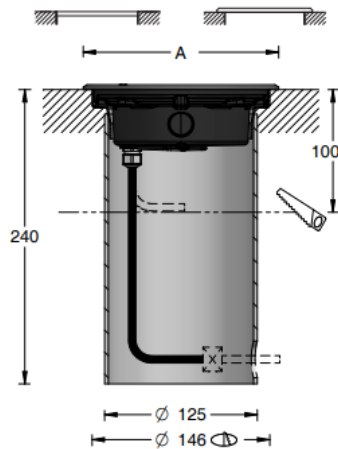

## Asymmetrical ground recessed luminaire

A = Ø 146mm (Trimless)

A = Ø 160mm (Covering)

\* Minimum depth with remote power supply

- . Material: Body in cast aluminium
- . Disc: Anodized Alum - Stainless steel 316L - Brass (Epoxy paint optional)  
Tempered glass extra white
- . Fixing : Recessed
- . LED Source : 4 LED 3-SDCM - L90B10@100.000hr
- . Color T° : 2700K / 3000K / 4000K - Other possible temperatures, contact us.
- . Product flux : 600lm (at 3000K-ASY\_232°)
- . Efficacy : 107lm/W
- . CRI : 80+ / 90+
- . Optic : Asymmetrical
- . Adjustable : No
- . Dimensions : Ø 146mm ou 160mm
- . Weight : 1.8Kg
- . Protection : IP68
- . Resistance : -
- . Impact : IK09
- . Static load : 1.1T
- . High pressure : No
- . Protection : Classe II / Classe III
- . Power : 6.4W / 6.9W / 5.8W
- . Power supply : 500mA / 24VDC / 230VAC
- . Driver : Remote
- . Control : On-Off / 1-10V\* / DALI\* / DMX\* (with adequate driver)  
\*Optional control through smartphone bluetooth CASAMBI
- . Cables : 1ml standard - (2x0.50mm<sup>2</sup> noir) – Monochrom
- . Energy class : E / F / G
- . Norms : NF-EN 60529/60598-1/60598-2-1/60598-2-3/60598-2-5/62471
- . Warranty: 2 years standard