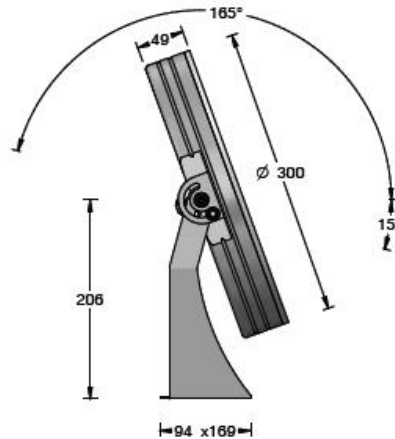

DRACO MAXI

36 LED spotlight

- . **Material:** Body in anodized Aluminium (Epoxy paint possible)
Bracket in Stainless steel 316L
Tempered glass extra white
- . **Fixing :** On bracket
- . **LED Source :** 36 LED 3-SDCM - L90B10@100.000hr
- . **Color T° :** 2700K / 3000K / 4000K - Other possible temperatures, contact us.
RGB
- . **Product flux :** 10100lm (@ 3000K-12°)
- . **Efficacy :** 121lm/W
- . **CRI :** 80+ / 90+
- . **Optic :** 8° / 18° / 38° / EL(12°x43°) / WW(8°x62°) / WW(18°x62°)

- . **Adjustable :** Yes
- . **Dimensions :** Ø300mm x 49mm
- . **Weight :** 9Kg

- . **Protection :** IP67
- . **Impact :** -
- . **Static load :** -
- . **High pressure :** No

- . **Protection Class :** Class I
- . **Power :** 92W (monochrome)
- . **Power supply :** 800mA
- . **Driver :** Remote
- . **Control :** On-Off / 1-10V* / DALI* / DMX* (with adequate driver)
* Smartphone bluetooth CASAMBI control option possible
- . **Cables :** 1ml standard (3x1mm² black) - Monochrome