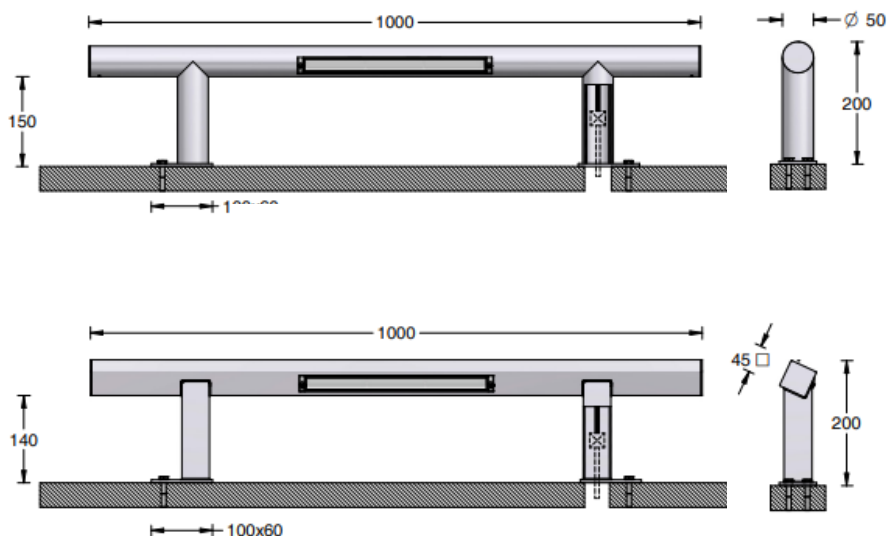

## Linear lighting guardrail

- . **Material:** Body in Steel  
PMMA glass
- . **Fixing :** On ground
- . **LED Source :** 9 LED 3-SDCM - L90B10@100.000hr
- . **Color T° :** 2700 / 3000K / 4000K - Other possible temperatures, contact us.
- . **Product flux :** 100lm (at 3000K-Asy\_360)
- . **Efficacy :** 74lm/W
- . **CRI :** 80+ / 90+
- . **Optic :** Asymmetrical
  
- . **Adjustable :** No
- . **Dimensions :** 1000mm x 200mm / 1000mm x 200mm
- . **Weight :** 5.30Kg
  
- . **Protection :** IP54
- . **Impact :** -
- . **Static load :** -
- . **High pressure :** No
  
- . **Protection Class :** Class II / Class III
- . **Puissance / Power :** 1.4W / 0.9W
- . **Alimentation / Power supply :** 230VAC / 24VDC
- . **Convertisseur / Driver :** Remote
- . **Pilotage / Control :** On-Off / 1-10V\* / DALI\* (with adequate driver)  
\* Smartphone bluetooth CASAMBI control option possible
- . **Câblage / Cables :** 1ml standard - (2x0.75mm<sup>2</sup> black)
  
- . **Energy class :** F (230VAC) / E (24VDC)
- . **Normes / Norms :** NF-EN 60529/60598-1/60598-2-1/60598-2-3/60598-2-5/62471/
- . **Garantie / Warranty:** 2 years standard