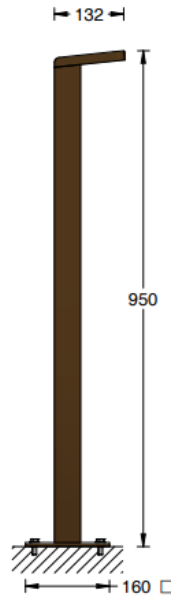

BORNE SEMPLI

Asymmetrical bollard for walkway lighting

- . **Material :** Painted steel
PMMA glass
- . **Fixing :** Ground
- . **LED Source :** 4 LED 3-SDCM - L90B10@100.000hr
- . **Colour T° :** 2700K / 3000K - Other possible temperatures, contact us.
- . **Product flux :** 707lm (at 3000K-Asy_216)
- . **Efficiency :** 88.4lm/W
- . **CRI :** 80+ / 90+
- . **Optic :** Asymmetrical (« PMR » compatible)

- . **Adjustable :** No
- . **Dimensions :** 160mm x 160mm - H = 950mm
- . **Weight :** 8.200Kg

- . **IP Protection :** IP67
- . **Impact :** IK10
- . **Static load :** -
- . **High pressure :** No

- . **Protection Class :** Class I
- . **Power :** 8.4W
- . **Power supply :** 230VAC
- . **Driver :** Included
- . **Control :** On-Off / 1-10V* / DALI* (with adequate driver)
*Optional control through smartphone bluetooth CASAMBI
- . **Cables :** 1ml standard - (3x1mm² black)

- . **Energy class :** F
- . **Norms :** NF-EN 60529/60598-1/60598-2-1/60598-2-3/60598-2-5/62471
- . **Warranty :** 2 years standard

BORNE SEMPLI MINI

Asymmetrical bollard for walkway lighting

- . **Material :** Painted steel
PMMA glass
- . **Fixing :** Ground
- . **LED Source :** 4 LED 3-SDCM - L90B10@100.000hr
- . **Colour T° :** 2700K / 3000K - Other possible temperatures, contact us.
- . **Product flux :** 707lm (at 3000K-Asy_216)
- . **Efficiency :** 88.4lm/W
- . **CRI :** 80+ / 90+
- . **Optic :** Asymmetrical (« PMR » compatible)

- . **Adjustable :** No
- . **Dimensions :** 160mm x 160mm - H = 500mm
- . **Weight :** -

- . **IP Protection :** IP67
- . **Impact :** IK10
- . **Static load :** -
- . **High pressure :** No

- . **Protection Class :** Class I
- . **Power :** 8.4W
- . **Power supply :** 230VAC
- . **Driver :** Included
- . **Control :** On-Off / 1-10V* / DALI* (with adequate driver)
*Optional control through smartphone bluetooth CASAMBI
- . **Cables :** 1ml standard - (3x1mm² black)