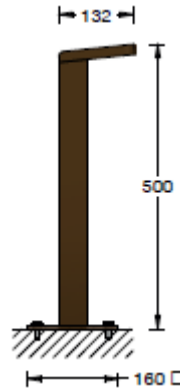

BORNE SEMPLI

Asymmetrical bollard for walkway lighting

- . **Material :** Painted steel
PMMA glass
- . **Fixing :** Ground
- . **LED Source :** 4 LED 3-SDCM - L90B10@100.000hr
- . **Colour T° :** 2700K / 3000K - Other possible temperatures, contact us.
- . **Product flux :** 707lm (at 3000K-Asy_216)
- . **Efficiency :** 88.4lm/W
- . **CRI :** 80+ / 90+
- . **Optic :** Asymmetrical (« PMR » compatible)

- . **Adjustable :** No
- . **Dimensions :** 160mm x 160mm - H = 950mm
- . **Weight :** 8.200Kg

- . **IP Protection :** IP67
- . **Impact :** IK10
- . **Static load :** -
- . **High pressure :** No

- . **Protection Class :** Class I
- . **Power :** 8.4W
- . **Power supply :** 230VAC
- . **Driver :** Included
- . **Control :** On-Off / 1-10V* / DALI* (with adequate driver)
*Optional control through smartphone bluetooth CASAMBI
- . **Cables :** 1ml standard - (3x1mm² black)

- . **Energy class :** F
- . **Norms :** NF-EN 60529/60598-1/60598-2-1/60598-2-3/60598-2-5/62471
- . **Warranty :** 2 years standard

BORNE SEMPLI MINI

Asymmetrical bollard for walkway lighting

- . **Material :** Painted steel
PMMA glass
- . **Fixing :** Ground
- . **LED Source :** 4 LED 3-SDCM - L90B10@100.000hr
- . **Colour T° :** 2700K / 3000K - Other possible temperatures, contact us.
- . **Product flux :** 707lm (at 3000K-Asy_216)
- . **Efficiency :** 88.4lm/W
- . **CRI :** 80+ / 90+
- . **Optic :** Asymmetrical (« PMR » compatible)

- . **Adjustable :** No
- . **Dimensions :** 160mm x 160mm - H = 500mm
- . **Weight :** -

- . **IP Protection :** IP67
- . **Impact :** IK10
- . **Static load :** -
- . **High pressure :** No

- . **Protection Class :** Class I
- . **Power :** 8.4W
- . **Power supply :** 230VAC
- . **Driver :** Included
- . **Control :** On-Off / 1-10V* / DALI* (with adequate driver)
*Optional control through smartphone bluetooth CASAMBI
- . **Cables :** 1ml standard - (3x1mm² black)