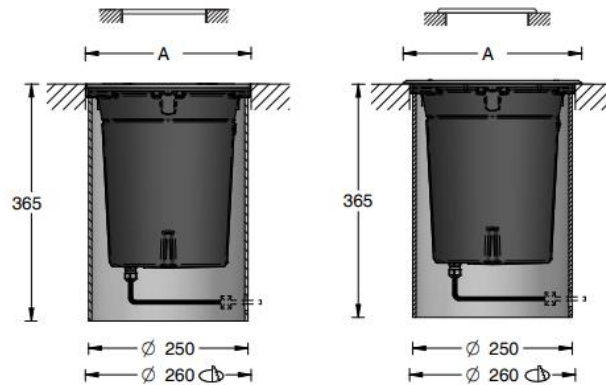

ALTAÏR

24 LED Ground recessed luminaire

A = Ø 260mm (Arasant / Trimless)
A = Ø 280mm (Recouvrant / Covering)

Sortie câble DMX

- . **Material :** Body in anodized cast aluminium
Anodized Alum. Disc - Stainless steel 316L (Epoxy paint optional)
Tempered glass extra white
- . **Fixing :** Ground recessed
- . **LED Source :** 6x4 LED / 24 LED 3-SDCM - L90B10@100.000hr
- . **Color T° :** 2700K / 3000K / 4000K - Other possible temperatures, contact us.
RGB / DynW / RGBNW
- . **Product flux :** 4500lm (at 3000K-12°)
- . **Efficacy :** 116lm/W
- . **CRI :** 80+ / 90+
- . **Optic :** 12° / 24° / 30° / 50° / WW(12°x62°) / WW(24°x62°)
- . **Adjustable :** Yes
- . **Dimensions :** Ø 260mm x 365mm / Ø 280mm x 365mm
- . **Weight :** 7Kg
- . **Protection :** IP67
- . **Impact :** IK10
- . **Static load :** 1.5T
- . **High pressure :** No
- . **Protection Class :** Class I
- . **Power :** 42.7W
- . **Power supply :** 230VAC
- . **Driver :** Included
- . **Control :** On-Off / 1-10V* / DALI* / DMX* (with adequate driver)
*Optional control through smartphone bluetooth CASAMBI
- . **Cables :** 1ml standard - (3x1mm² black) - Monochrome
3ml standard - 2 câbles (3x1mm² black) - DynW / RGBNW
- . **Energy class :** D
- . **Norms :** NF-EN 60529/60598-1/60598-2-1/60598-2-3/60598-2-5/62471
- . **Warranty :** 2 years standard